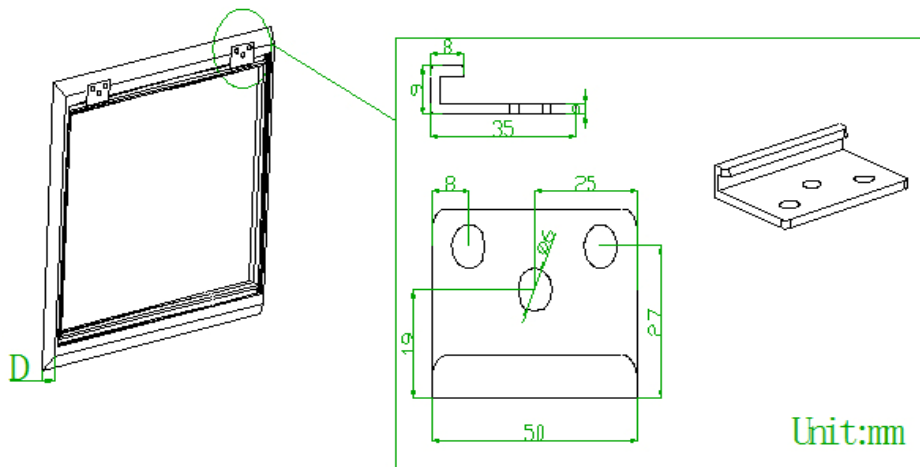

Aeon AUHD Series Dimensions Table

Model Number	Diag. Size	Aspect Ratio	Frame Width (A)	View Width (A1)	Acoustic Area Width (A2)	Frame Height (B)	View Height (B1)	Acoustic Area Height (B2)	Frame Width (C)	Frame Depth (D)
Unit: Inches										
AR100H2-AUHD	100"	16:9	88.1	87.2	82.8	50.0	49.0	44.7	0.5	1.0
AR120H2-AUHD	120"	16:9	104.9	103.9	99.6	59.1	58.2	53.9	0.5	1.0
Unit: mm										
AR100H2-AUHD	100"	16:9	2238	2214	2104	1269	1245	1135	12	25
AR120H2-AUHD	120"	16:9	2664	2640	2530	1502	1478	1368	12	25

Note: Data Error ±1"

The listed measurements are for general reference only. Please contact Elite Screens to verify product design and dimensions before attempting to integrate its products with any structural or furniture modification. Although a manufacturer may offer product advice, it may be taken or disregarded at the integrator's discretion. Elite Screens will not be held responsible or be otherwise liable for faulty installations.

Back of Screen

Unit:mm