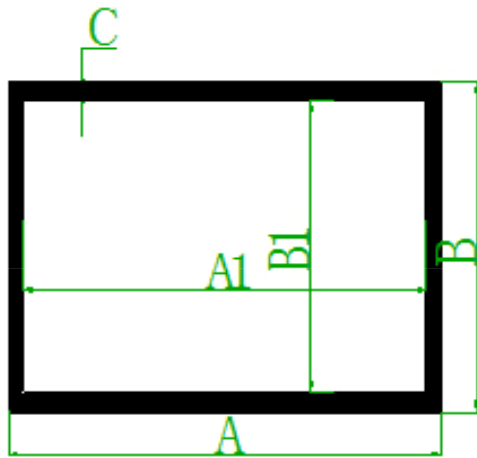

Aeon AUHD Series Dimensions Table

Model Number	Diag. Size	Aspect Ratio	Frame Width (A)	View Width (A1)	Acoustic Area Width (A2)	Frame Height (B)	View Height (B1)	Acoustic Area Height (B2)	Frame Width (C)	Frame Depth (D)
Unit: Inches										
AR100H2-AUHD	100"	16:9	88.1	87.2	82.8	50.0	49.0	44.7	0.5	1.0
AR120H2-AUHD	120"	16:9	104.9	103.9	99.6	59.1	58.2	53.9	0.5	1.0
Unit: mm										
AR100H2-AUHD	100"	16:9	2238	2214	2104	1269	1245	1135	12	25
AR120H2-AUHD	120"	16:9	2664	2640	2530	1502	1478	1368	12	25

Note: Data Error ±1"

The listed measurements are for general reference only. Please contact Elite Screens to verify product design and dimensions before attempting to integrate its products with any structural or furniture modification. Although a manufacturer may offer product advice, it may be taken or disregarded at the integrator's discretion. Elite Screens will not be held responsible or be otherwise liable for faulty installations.

Back of Screen

Unit:mm