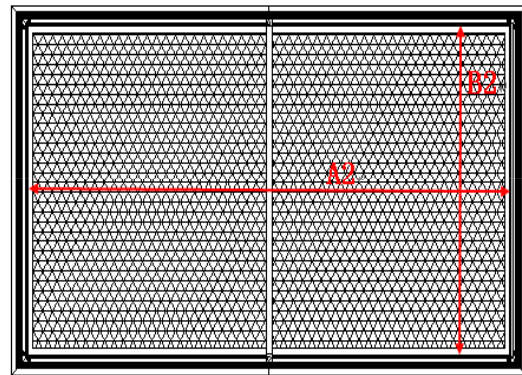

Aeon AUHD Series Dimensions Table

Model Number	Diag. Size	Aspect Ratio	Frame Width (A)	View Width (A1)	Acoustic Area Width (A2)	Frame Height (B)	View Height (B1)	Acoustic Area Height (B2)	Frame Width (C)	Frame Depth (D)
Unit: Inches										
AR100H2-AUHD	100"	16:9	88.1	87.2	82.8	50.0	49.0	44.7	0.5	1.0
AR120H2-AUHD	120"	16:9	104.9	103.9	99.6	59.1	58.2	53.9	0.5	1.0
Unit: mm										
AR100H2-AUHD	100"	16:9	2238	2214	2104	1269	1245	1135	12	25
AR120H2-AUHD	120"	16:9	2664	2640	2530	1502	1478	1368	12	25

Note: Data Error ±1"

The listed measurements are for general reference only. Please contact Elite Screens to verify product design and dimensions before attempting to integrate its products with any structural or furniture modification. Although a manufacturer may offer product advice, it may be taken or disregarded at the integrator's discretion. Elite Screens will not be held responsible or be otherwise liable for faulty installations.

Back of Screen

Unit:mm