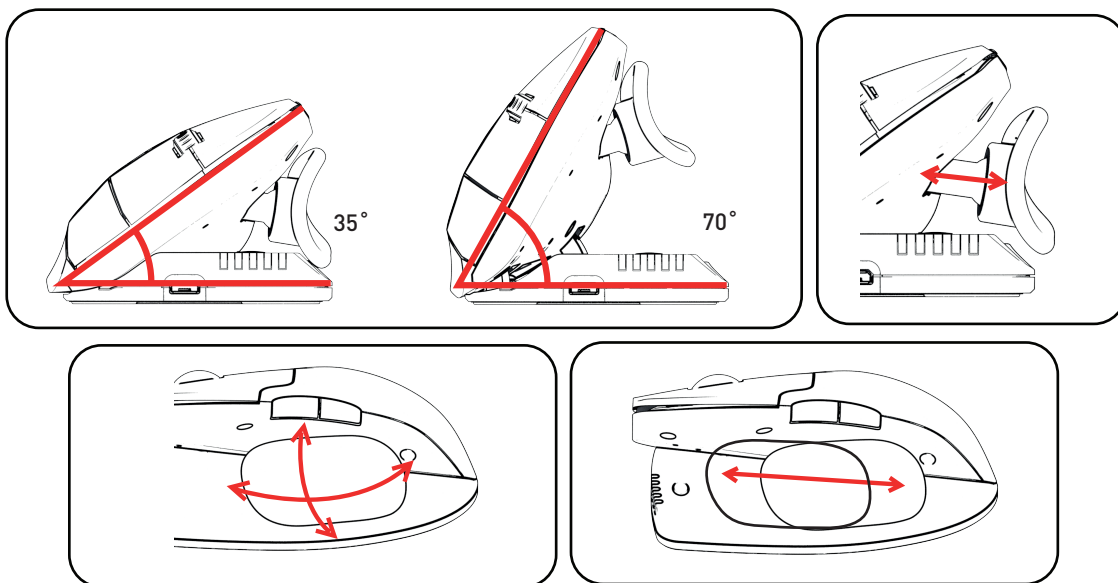

Universally Unique

Ergonomics Evolved

Unimouse is the next step in ergonomic mousing. With four key adjustable features, Unimouse offers comfort and support regardless of your hand size.

Multidimensional Mousing

With its adjustable body tilt and articulating thumb support (ATS), Unimouse features four key points of articulation to offer an ergonomic experience that is unique to each individual user.

Our Story

For over 20 years Contour Design has been developing ergonomic mousing solutions that have helped to stop and prevent repetitive stress injuries such as Carpal Tunnel Syndrome and Tendonitis. From the PerFit Mouse to the Contour Mouse and now with the multi-dimensional Unimouse, Contour Design continues to evolve to provide the perfect balance for your hand.

Features

Technical specifications

Type	Hand and wrist posture corrective computer mouse
Ergonomic	Yes
Tilt angle	35 - 70 degrees
Tracking method	Optical motion sensor
Suitable for stationary workstation	Yes
Suitable for narrow work space	Yes
Suitable for laptop and compact keyboards	Yes
Suitable for wide keyboards with numeric keys	Yes
Cursor speed precision (dpi)	800,1000,1200,1400,1600,1800,2000,2200,2400,2800
Buttons/functions	7
Adjustable	Yes
Connection	Wireless / USB
Length	4.68"
Width	3.01"
Height	2.20"
Installation	Plug-and-Play
Driver needed	Available
Color	Black, Red
Warranty	2 Year from date of purchase
Operating systems	PC and Mac