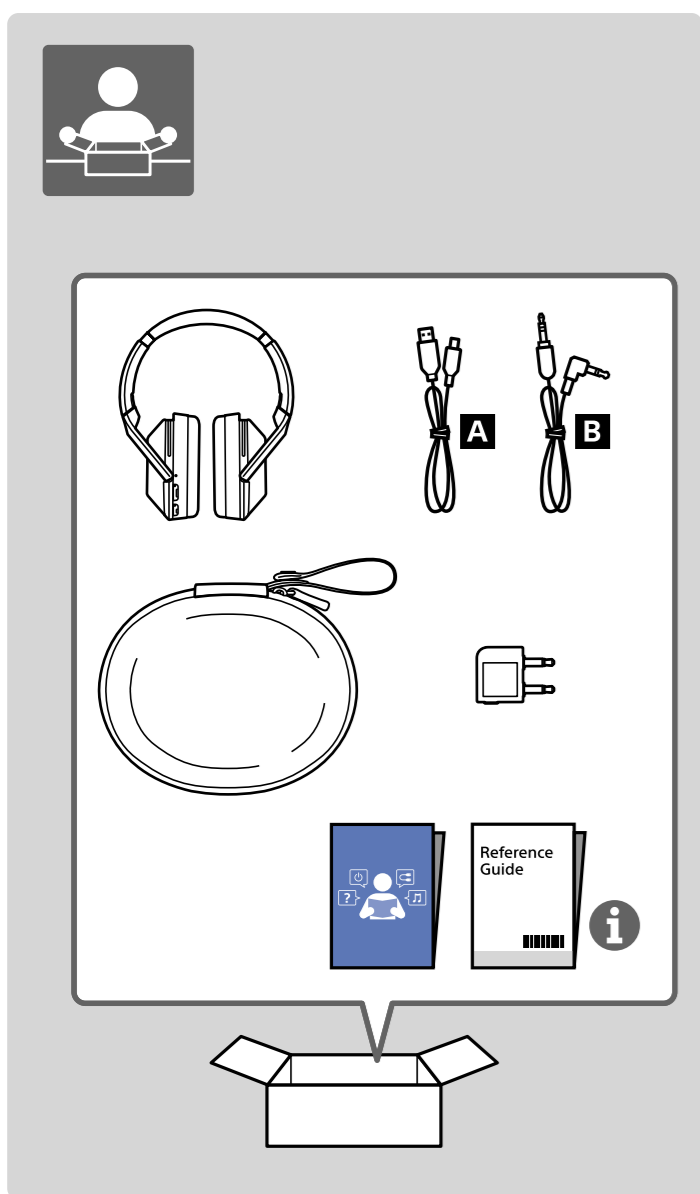

1

2

3

WH-1000XM2

i

http://rd1.sony.net/help/mdr/wh1000xm2/h_zz/

This block contains a QR code and the URL for more information about the headphones. It also shows a laptop and a smartphone displaying the product page.