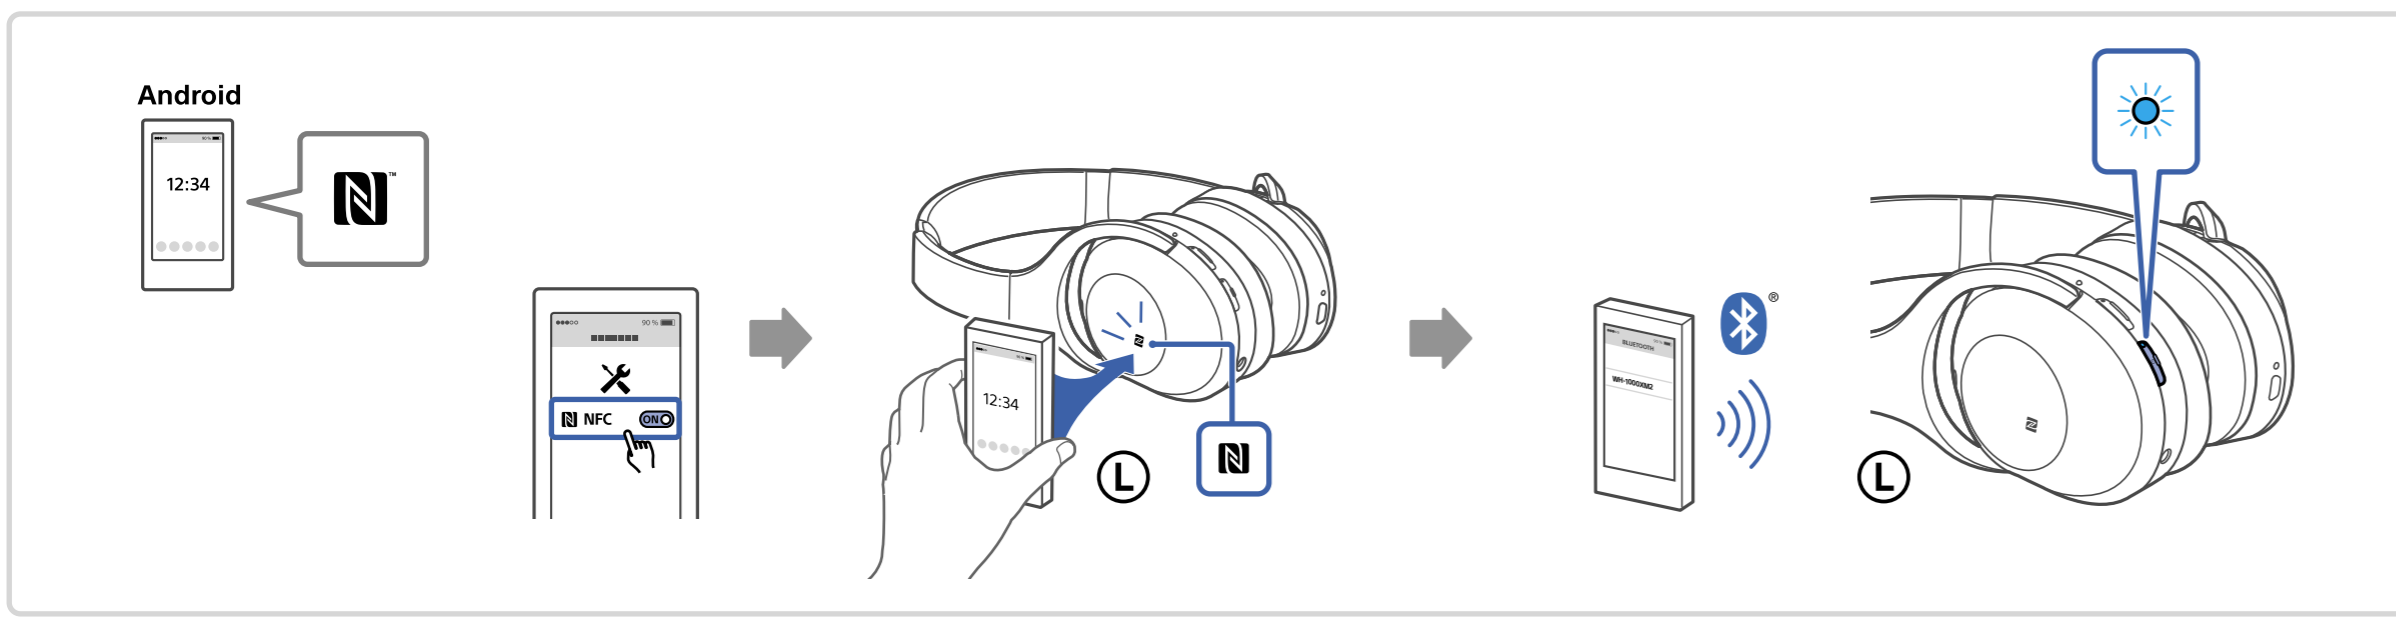

1

2

3

WH-1000XM2

i

http://rd1.sony.net/help/mdr/wh1000xm2/h_zz/

This block contains a QR code and the URL for more information about the headphones. It also shows a laptop and a smartphone displaying the product page.