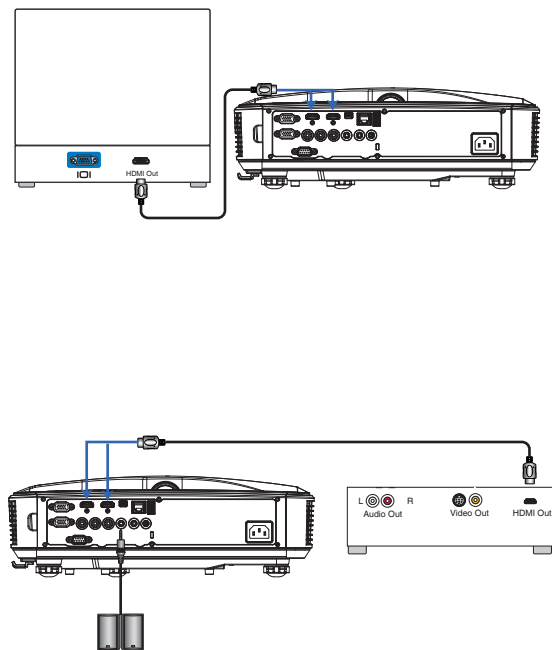

www.infocus.com/support

InFocus