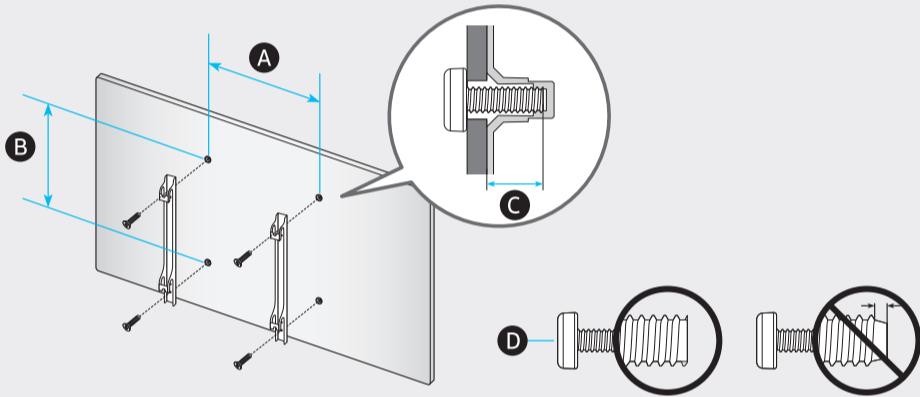

	A	B	C	D	E	F	G	H
BE65A**	1449.4 mm (144.94 cm)	830.3 mm (83.03 cm)	59.9 mm (5.99 cm)	906.6 mm (90.66 cm)	282.1 mm (28.21 cm)	163.9 cm	20.6 kg	20.9 kg
BE70A**	1556.2 mm (155.62 cm)	899.3 mm (89.93 cm)	60.5 mm (6.05 cm)	988.1 mm (98.81 cm)	341.1 mm (34.11 cm)	176 cm	24.8 kg	25.3 kg
BE75A**	1673.2 mm (167.32 cm)	958.2 mm (95.82 cm)	59.9 mm (5.99 cm)	1047.9 mm (104.79 cm)	341.1 mm (34.11 cm)	189.3 cm	30.4 kg	30.8 kg

*: 0-9, A-Z

	VESA A x B (mm)	C (mm)	D x 4
BE65A**	400 x 300	20-22	M8
BE70A**			
BE75A**	400 x 400		

*: 0-9, A-Z

SAMSUNG

QUICK SETUP GUIDE

BN68-12304C-00

		USB +G
		OPTICAL
		HDMI (eARC)
		HDMI
		LAN
		ANT

1